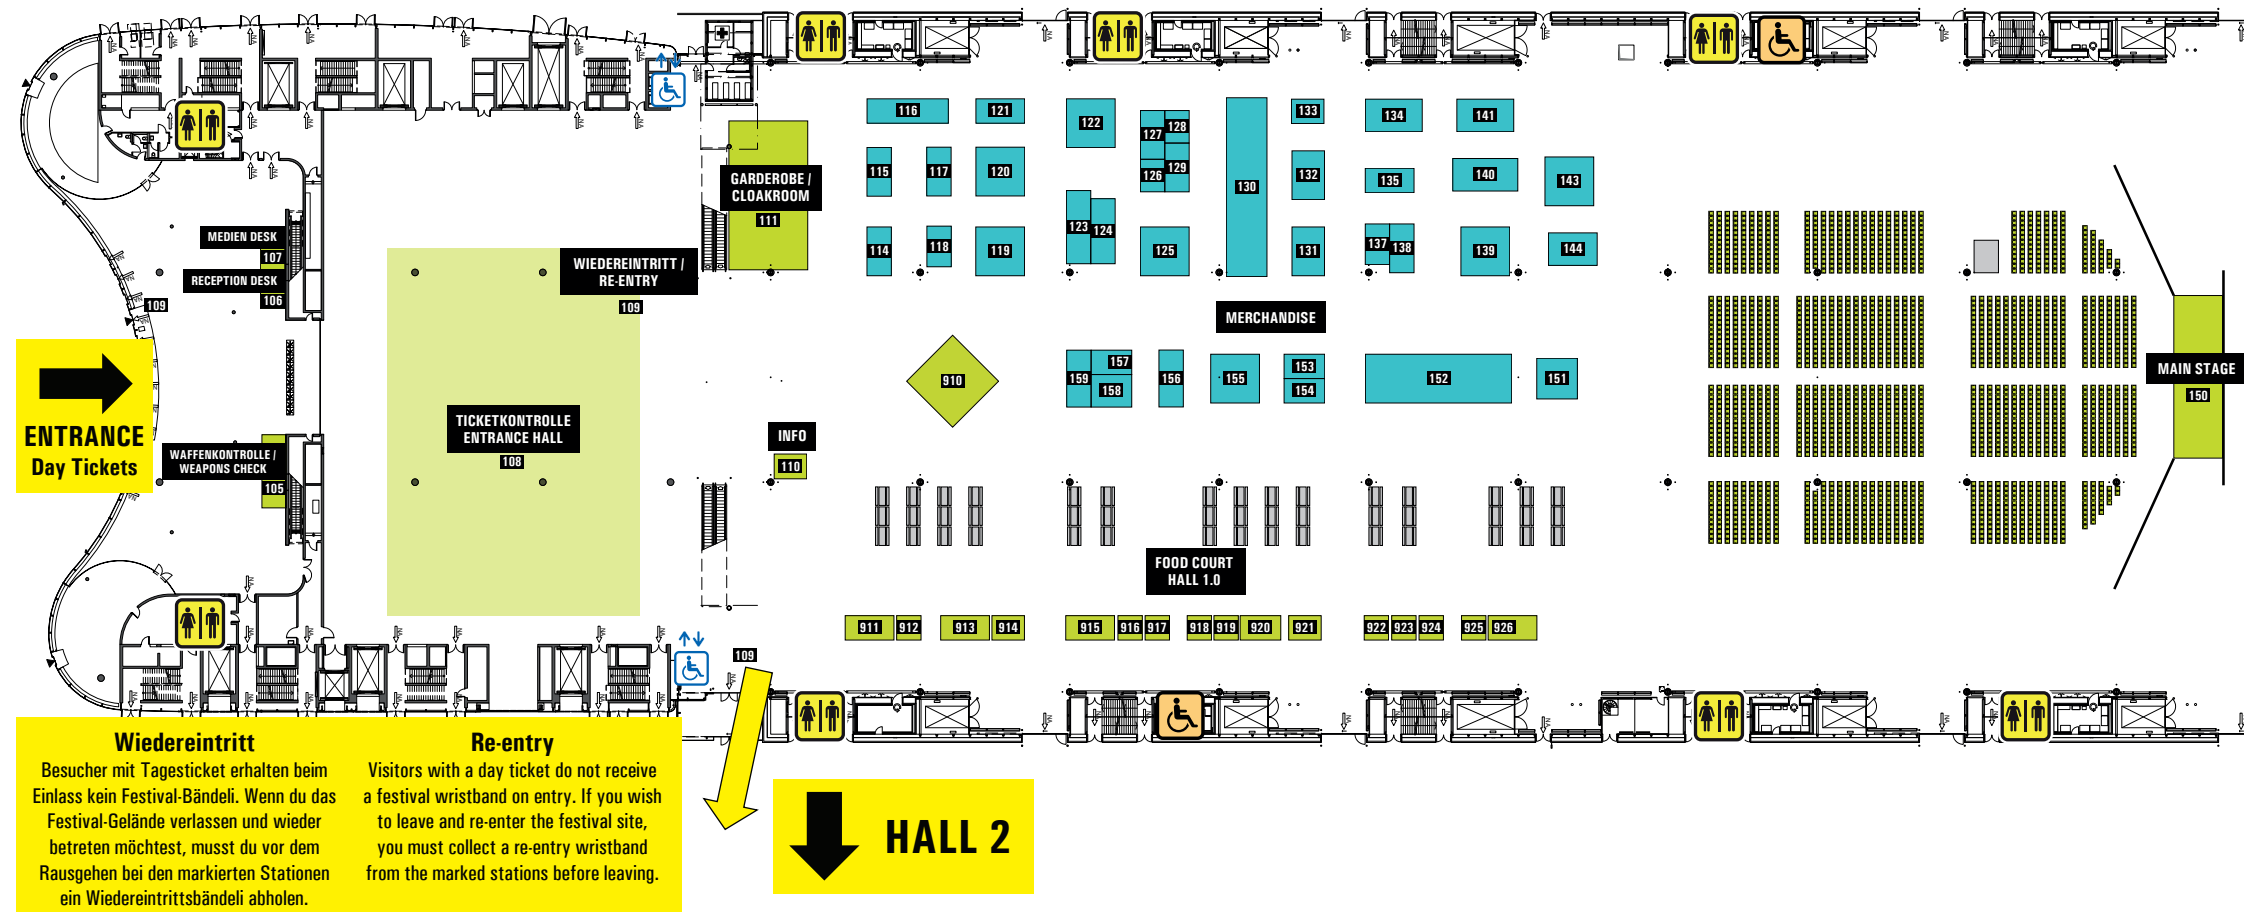

FANTASY BASEL

THE SWISS COMIC CON

THE FESTIVAL FOR MOVIE, GAME, COSPLAY AND COMIC FANS.

MAY 14 – 16, 2026

Messe Basel | fantasybasel.ch

DRINKS & FOOD:

910 FANTASY BAR	945 Starfood
911 JC'S Gourmet Dogs	946 the Shack's Pulled Beef
912 the Shack's Pulled Beef	948 Bratorama
913 Monkey Munch	949 Rockfood
914 Taste of Orient	951 Starfood
915 Korean UFO Burgers	952 Lucky Cat - Bubble Tea & Taiyaki
916 Korean Chicken Dog	
917 Langosmanufaktur	955 URBAN ART BAR
918 Label7	956 Code Brew Beans
919 Label7	957 COCA-COLA COMIC BAR
920 Pommes Atelier	961 OH MY GREEK
921 SNACK BAR	962 PANDAPAN
922 Fou pour la Viande	963 Suki Suki
923 The Greek and more	964 Sam's Donuts
924 Yakimi	965 Taste of Orient
925 Mexica	966 BAIRES
926 Kumar Indian Food	967 Fou pour la Viande
930 FOCUSWATER COMMUNITY BAR	970 ART BAR
931 Hungry Pita	980 ASIA BAR
932 Tenz Momo	981 Pasylena
933 Sara Moreno Churros	982 Label7
934 the Shack's Pulled Beef	983 PANDAPAN
935 K STREET TOAST	984 Izanai Catering
936 Umai	985 Wakara
938 RED BULL GAMING BAR	986 Twentyseven Sweets
940 CENTER BAR	987 Pempa's
941 Raclette-Nüsi	988 Maliam
942 Fabrizio Café	989 OKOS
943 Grill Wraps	990 MITTLEALTER-TAVERNE & BAR
944 Rockfood	

V = Teilweise vegetarisch
V = Teilweise vegan
G = Teilweise glutenfrei

OVERVIEW OF THE STAGES 2026

GAMES.CH

Aktuelle Gaming-News, Reviews und Gewinnspiele, seit 1997

HALLE 1.1
STAND 277

HALL 1.0